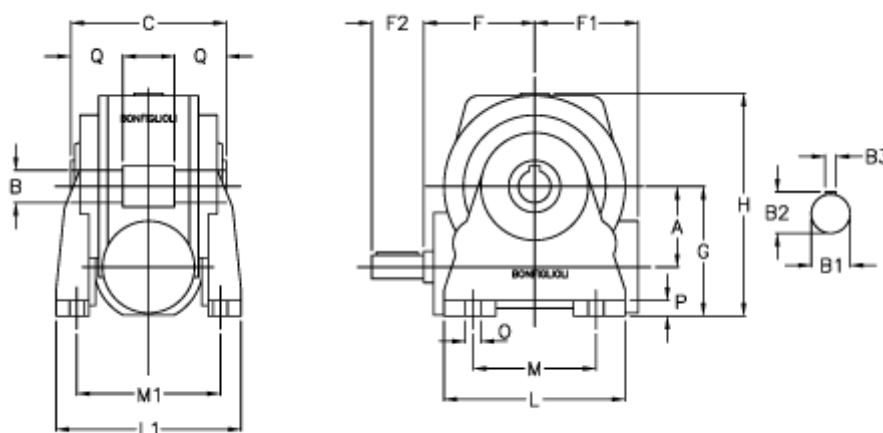

# Data Sheet

Article number: 3901250100100

Description: Worm gear with solid input shaft  
VF 250N-100-HS

## Measures

a	= 250.0	F1 = 277	O = 33.0
B	= 110	F2 = 110	P = 30
B1	= 55	g = 380	Q = 85.0
B2	= 59.0	H = 645.0	
B3	= 16	L = 520	
C	= 320	L1 = 380	
Description = VF 250N-xx-HS		m = 400	
F	= 276.0	M1 = 310.0	